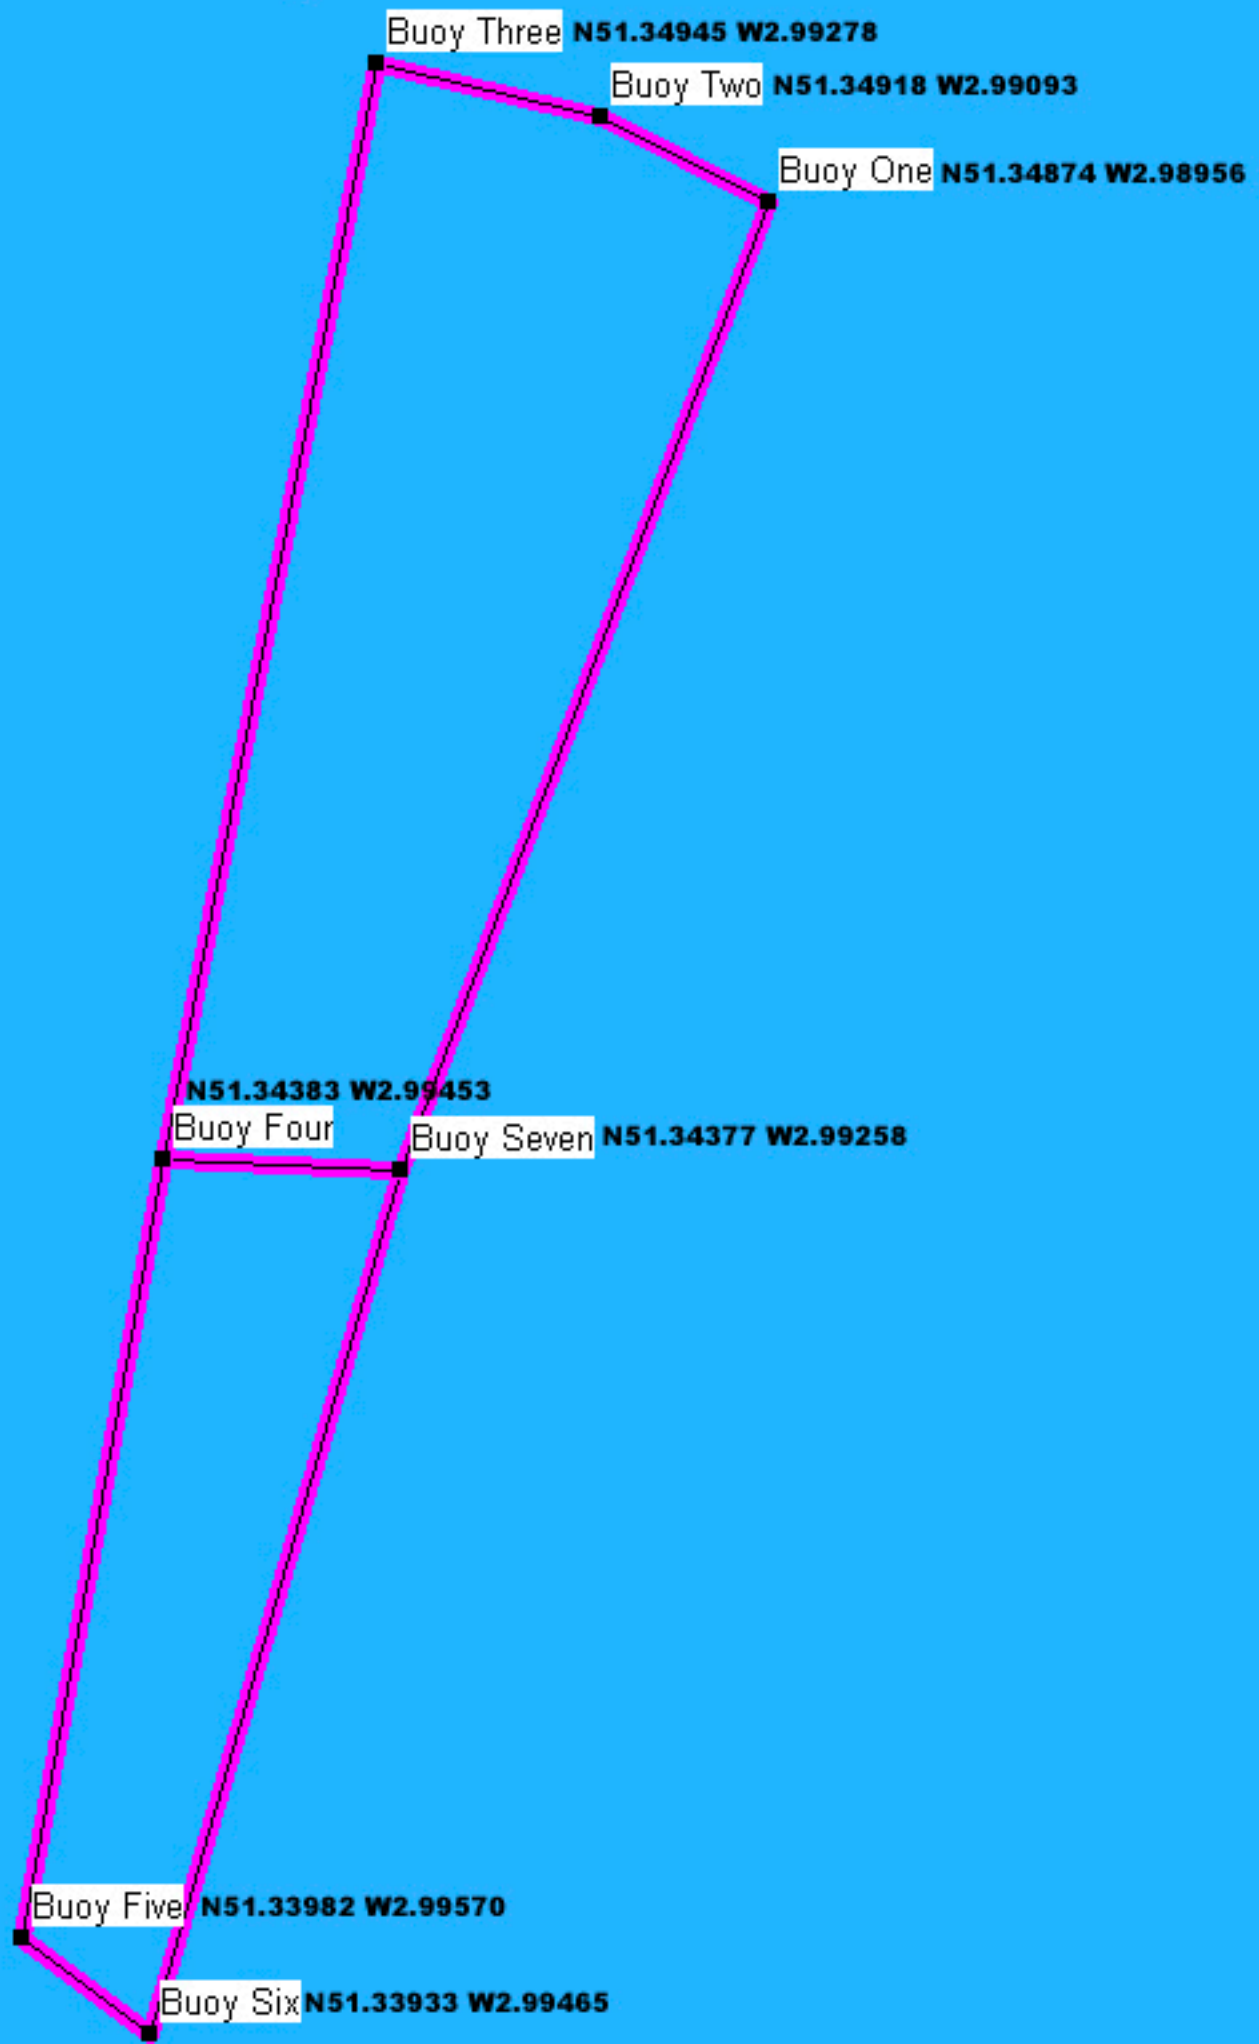

Weston Super Mare Course Map. Buoys one through to seven are for National Races, Buoys five and six are missed out for Club Races

Royal Parade

Marine Parade